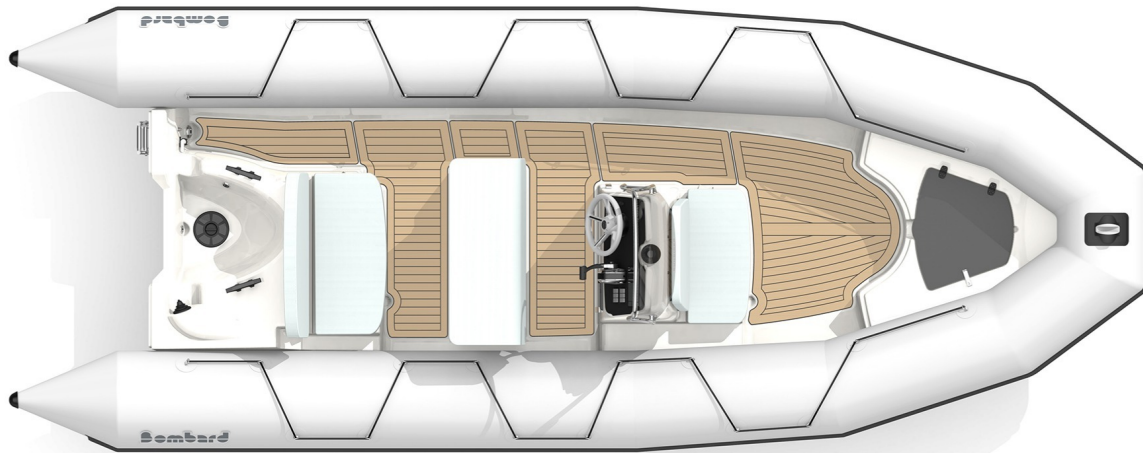

VAT included

ELEGANT AND FUNCTIONAL

The Sunrider range offers the best ratio quality/ market price, a perfect sea performance, and the ability to safely carry all your passengers. Its equipment and facilities boast exemplary comfort and perfect ergonomics. The many arrangements and modularity make a unit that proves very functional use.

THE + PRODUCT

Ultra comfortable navigation thanks to its pronounced v Hull, an important storage capacity for long days of boating, many facilities to adapt to all water activities, a tank built under the deck, several available floats: Strongan™ Duotex™ or Hypalon™ NEOpren™, 2 choices of colours: light grey or black, a choice of colours for the upholstery: Fire / Pebble / Light Grey

TECHNICAL FEATURES

EXTERNAL LENGTH (m-ft)	6.35 - 20'10"	AVERAGE RECOMMENDED POWER (HP)	90
INSIDE LENGTH (m-ft)	4.8 - 15'9"	AVERAGE RECOMMENDED POWER (kW)	68
OVERALL BEAM (m-ft)	2.45 - 8'0"	MAXIMUM AUTHORIZED POWER (HP)	150
INSIDE BEAM (m-ft)	1.35 - 4'5"	MAXIMUM AUTHORIZED POWER (kW)	115
FLOAT DIAMETER (m-ft)	0.55 - 1'10"	MAXIMUM SPEED (MONO) (km/h - mph)	78-49
NUMBER OF PASSENGERS (ISO)	5/13	HULL LENGTH AT THE 1st BAG (tube) (m - ft)	5.4 - 17'9"
MAXIMUM AUTHORIZED LOAD (Kg-Lbs)	1600 - 3527	HULL WIDTH AT THE 1st BAG (tube) (m - ft)	1.73 - 5'8"
TOTAL WEIGHT (Kg-Lbs)	470 - 1036	HULL HEIGHT AT THE 1st BAG (Tube) (m - ft)	1.73 - 5'8"
NUMBER OF WATERTIGHT COMPARTMENTS	5	DEADRISE	21°
DESIGN CATEGORY	C	Tank (L - Gal)	77 - 17
SHAFT	L		

STANDARD EQUIPMENT

HULL & DECK: 1 Bow storage compartment, Boarding ladder.

1 Leaning post with storage compartment, 1 rear bench with storage compartment.

OTHER(S): 1 air pump, 1 bilge pump, 1 owner's manual, 1 repair kit.