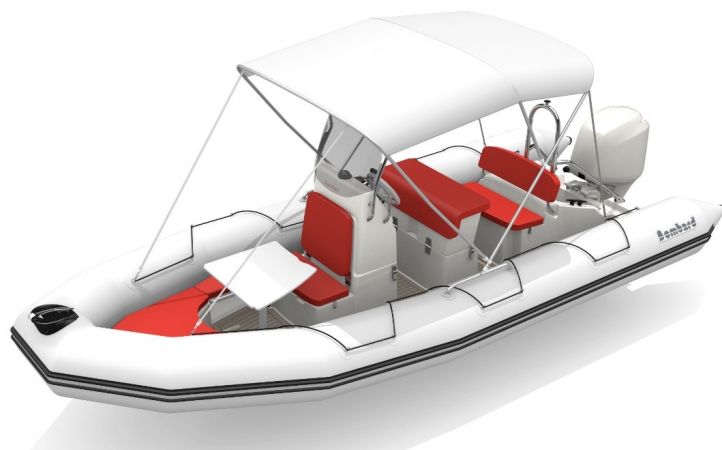

VAT included

ELEGANT AND FUNCTIONAL

The Sunrider range offers the best ratio quality/ market price, a perfect sea performance, and the ability to safely carry all your passengers. Its equipment and facilities boast exemplary comfort and perfect ergonomics. The many arrangements and modularity make a unit that proves very functional use.

THE + PRODUCT

Ultra comfortable navigation thanks to its pronounced v Hull, an important storage capacity for long days of boating, many facilities to adapt to all water activities, a tank built under the deck, several available floats: Strongan™ Duotex™ or Hypalon™ NEOpren™, 2 choices of colours: light grey or black, a choice of colours for the upholstery: Fire / Pebble / Light Grey

STANDARD EQUIPMENT

HULL & DECK: 1 Bow storage compartment, Boarding ladder.

1 Leaning post with storage compartment, 1 rear bench with storage compartment.

OTHER(S): 1 air pump, 1 bilge pump, 1 owner's manual, 1 repair kit.

COMFORT:
1 central tilting console with: steering wheel, casing and steering cable, wind shield, handrail, console bow seat.

OPTIONS

COMFORT

Z67862FIR Backrest + cushion Fire
 Z67862LGR Backrest + cushion Light Grey
 Z67862PBL Backrest + cushion Pebble
 Z61113 Bimini
 PKCON-
 SUN650FF Comfort Pack Sunrider 650 FF
 Ski Mast + Bimini + EVA Deck + Audio Kit Boss with Speakers
 Z61841FIR Kit table + ext sunbath Fire
 Z61841LGR Kit table + ext sunbath Light Grey
 Z61841PBL Kit table + ext sunbath Pebble