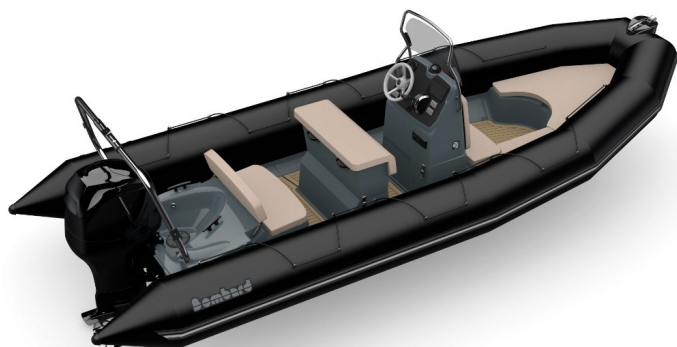

VAT included

ELEGANT AND FUNCTIONAL

The Sunrider range offers the best ratio quality/ market price, a perfect sea performance, and the ability to safely carry all your passengers. Its equipment and facilities boast exemplary comfort and perfect ergonomics. The many arrangements and modularity make a unit that proves very functional use.

THE + PRODUCT

Ultra comfortable navigation thanks to its pronounced v Hull, an important storage capacity for long days of boating, many facilities to adapt to all water activities, a tank built under the deck, several available floats: Strongan™ Duotex™ or Hypalon™ NEOpren™, 2 choices of colours: light grey or black, a choice of colours for the upholstery: Fire / Pebble / Light Grey

STANDARD EQUIPMENT

HULL & DECK: 1 Bow storage compartment, Boarding ladder.

1 Leaning post with storage compartment, 1 rear bench with storage compartment.

OTHER(S): 1 air pump, 1 bilge pump, 1 owner's manual, 1 repair kit.

COMFORT:
1 central tilting console with: steering wheel, casing and steering cable, wind shield, handrail, console bow seat.

OPTIONS

COMFORT

Z67862FIR Backrest + cushion Fire
 Z67862LGR Backrest + cushion Light Grey
 Z67862PBL Backrest + cushion Pebble
 Z61113 Bimini
 PKCON-
 SUN650FF Comfort Pack Sunrider 650 FF
 Ski Mast + Bimini + EVA Deck + Audio Kit Boss with Speakers
 Z61841FIR Kit table + ext sunbath Fire
 Z61841LGR Kit table + ext sunbath Light Grey
 Z61841PBL Kit table + ext sunbath Pebble