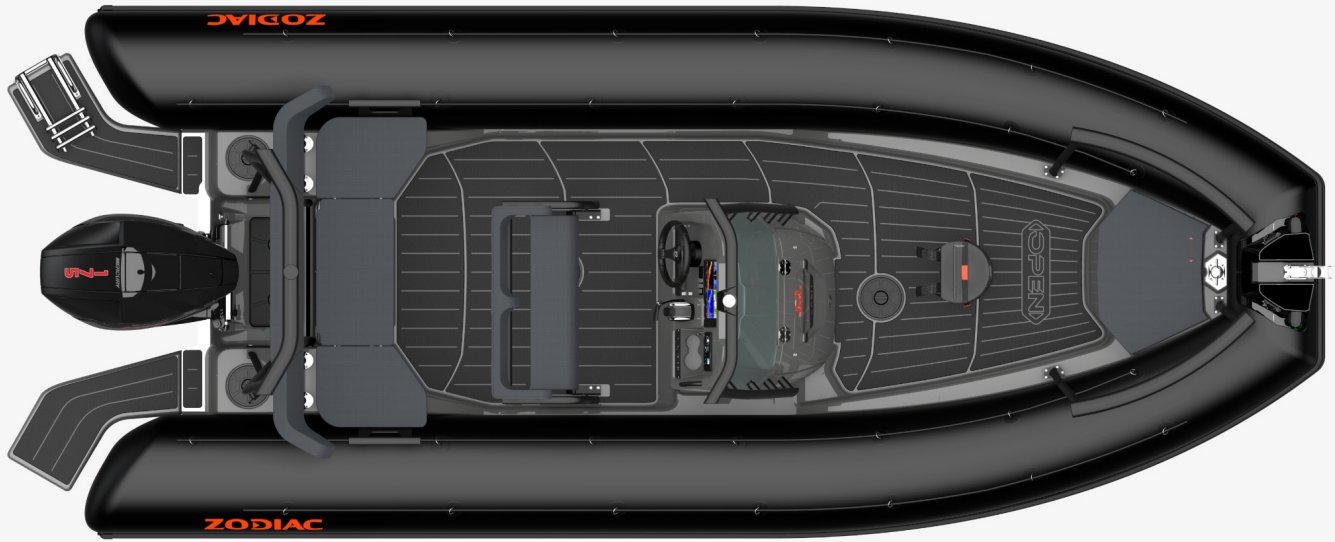

NEW

New hot air in the image of the famous Gulfstream current is blowing on our iconic Open range in the fall of 2021. They will be available for delivery in April 2022. The elegance and chic spirit of these models blend with the sporty and adventurous DNA of these models that have been so popular for many years. With its new colors, its numerous new equipments, its new high-end upholstery, its new paints and its differentiating accessories, it has everything of a true gentleman on the water.

TECHNICAL FEATURES

RECOMMENDED POWER (HP)	150	NUMBER OF PASSENGERS (CAT. C)	15
OVERALL LENGTH (m-ft)	6.1m-20"	MAXIMUM PAYLOAD (CAT. C) (Kg-Lbs)	1770 - 3902
INSIDE LENGTH (m-ft)	4.93m-16'2"	NUMBER OF WATERTIGHT COMPARTMENTS	5
OVERALL BEAM (m-ft)	2.54m-8'4"	SCHAFT	XL
INSIDE BEAM (m-ft)	1.39m-4'7"	MAXIMUM ALLOWED POWER (HP)	175
TUBE DIAMETER (m-ft)	0.575m-1'11"	DESIGN CATEGORY	C
WEIGHT (Kg-Lbs)	801 - 1766	TANK (L - Gal)	200 - 53

VERSIONS

- Open 6.5 GulfStream Black NEO Tube - Dark Grey Gel Coat
- Open 6.5 GulfStream Black Strongan Tube - Dark Grey Gel Coat
- Open 6.5 GulfStream Light Grey NEO Tube - Light Grey Gel Coat

STANDARD EQUIPMENT

COMFORT: 2 Storage Compartments w/ 12V/USB Plug , 2 USB Plugs, Aft 3 Seats Bench w/ Modular Seats , Boarding Ladder , Bolster Backrest, Bolster w/ Integrated Storage, Bow Cushion.

EVA Deck, Spacious Dashboard, Wrapping Windshield.