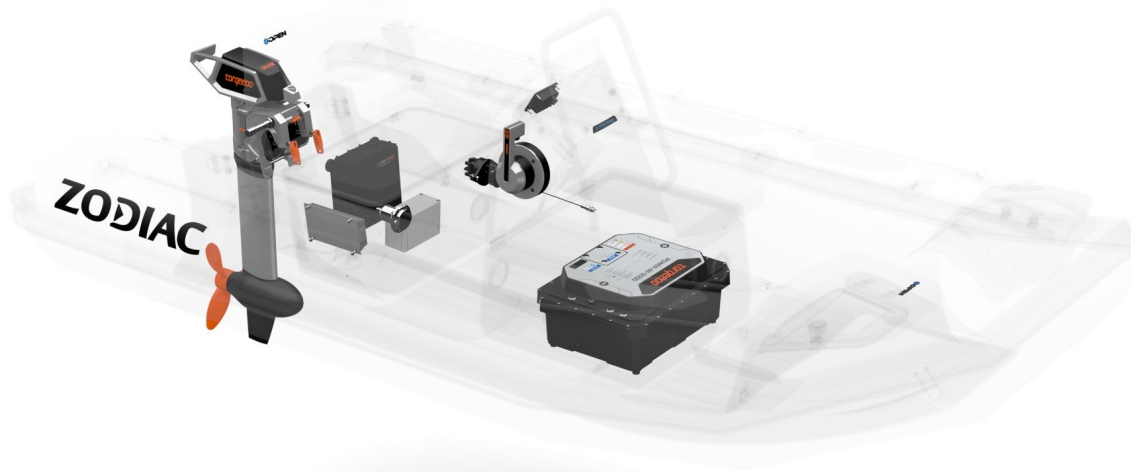

### Zodiac eOPEN powered by Torqeedo : 100% electric

First complete range of 100% electric boats after the eJET in 2017, these new models are a real technological achievement and mark a new era for both Torqeedo and Zodiac.

#### The eOPEN range in a nutshell:

- Ideal for exploring sensitive or difficult-to-access areas
- Easy to use and highly manoeuvrable
- Autonomy of about one hour at maximum power
- No noise or fumes to disturb peaceful enjoyment
- Very little maintenance or upkeep
- Long-term savings
- Unique, ecologically responsible experience
- Factory fitted electrical installation in the console and bench

#### TECHNICAL FEATURES

AUTONOMY	50MN at 5kn/10h at 5kn	NUMBER OF PASSENGERS (CAT. C)	4
ELECTRIC ENGINE	Cruise 12 CV	MAXIMUM PAYLOAD (CAT. C) (Kg-Lbs)	300-661
MAXIMUM SPEED (KM/H)	24	NUMBER OF WATERTIGHT COMPARTMENTS	3
MAX SPEED (KNOTS)	14	SCHAFT	S
OVERALL LENGTH (m-ft)	3.1m-10'2"	MAX. ALLOWED ENGINE WEIGHT (Kg-Lbs)	57-126
INSIDE LENGTH (m-ft)	2m-6'7"	HULL LENGTH (m - ft)	2.58m-8'6"
OVERALL BEAM (m-ft)	1.65m-5'5"	HULL WIDTH (m - ft)	1.01-3'4"
INSIDE BEAM (m-ft)	0.71m-2'4"	HULL HEIGHT (m - ft)	1.13m-3'8"
TUBE DIAMETER (m-ft)	0,45m-1'6"	DEADRISE	18°
WEIGHT (Kg-Lbs)	208-657		

### STANDARD EQUIPMENT

**HULL & DECK:** Bow Storage + Cushion , Fairleads, GRP Deep V-Hull, Lockable Mooring Storage, Console with Wheel, 1 Bow Cleat.

**COMFORT:** 2 USB Plugs, Bench w/ Tilting Backrest, Bow Cushion, Side Seat, Under Bench Storage .