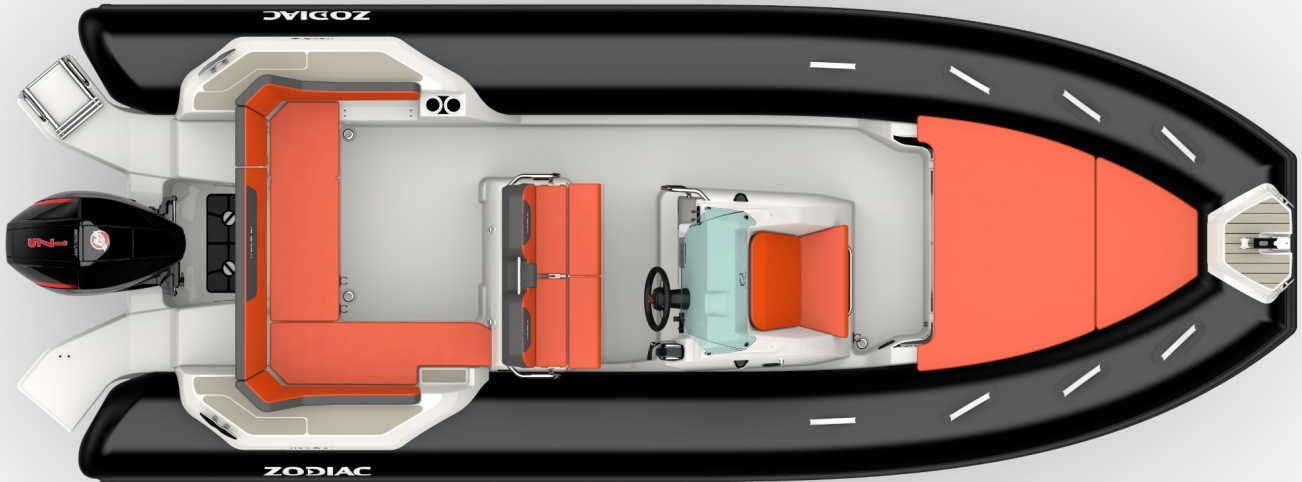

NEW

Only one program : Pleasure ! It has been created for your wishes of escape, the Medline 6.8 is THE perfect boat to share precious moments with your family and friends. Designed to enjoy friendly days at sea, full of emotions. It will delight anyone with its exclusive comfort and its onboard security. Icing on the cake : its iconic hull provides a high stability even on a rough sea.

TECHNICAL FEATURES

OVERALL LENGTH (m-ft)	6.88m-21'8"	SCHAFT	XL
INSIDE LENGTH (m-ft)	6.34m-20'8"	MAXIMUM ALLOWED POWER (HP)	250
OVERALL BEAM (m-ft)	2.54m-8'4"	MAX. ALLOWED ENGINE WEIGHT (Kg-Lbs)	300-661,3
INSIDE BEAM (m-ft)	1.39m-4'7"	HULL LENGTH (m - ft)	6m-19'8"
TUBE DIAMETER (m-ft)	0,57-1'11"	HULL WIDTH (m - ft)	1.8m-5'11"
WEIGHT (Kg-Lbs)	950-2094	HULL HEIGHT (m - ft)	2.04m-6'8"
NUMBER OF PASSENGERS (CAT. C)	14	DEADRISE	24th
MAXIMUM PAYLOAD (CAT. C) (Kg-Lbs)	1910-4211	TANK (L - Gal)	200-52,8
NUMBER OF WATERTIGHT COMPARTMENTS	5		

STANDARD EQUIPMENT

HULL & DECK: 200L Integrated Fuel Tank, 4 Cleats, 5 Lockers, Bow Locker, Modern Console w/ Integrated Front Seat, Platforms x2, Self Bailing Cockpit, Ski & Wakeboard Locker, Tilting Bolster, Windshield, Wings.

COMFORT: 2 USB Plugs, Boarding Ladder w/ Handle, Bow Sunbathing (1.37m Width, 1.41m Length), Cup Holders.

Easy Access Aft Platforms, Hydraulic Steering, Rear U-Lounge w/ 2 Benches + Folders, Smartphone Storage.