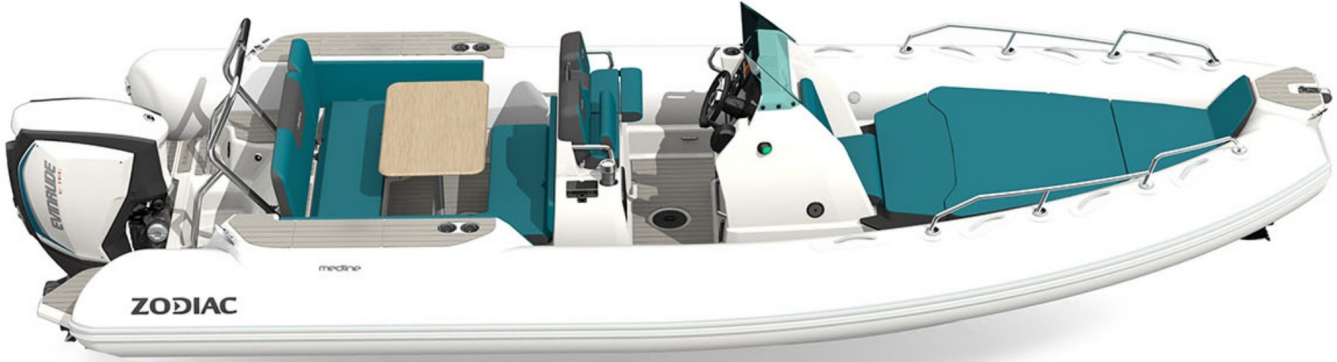

NEW

Perfect for long trips on the sea, the medline is a true private oasis thanks to its transformable surface, which can be transformed into a sunbathing area. Created for long day trips, the medline range is part of the new generation of Zodiac boats: rigid-hulled inflatable openly oriented towards leisure. The arrangement allows to transform the deck into a vast sun lounger, to create a "private oasis" area.

TECHNICAL FEATURES

OVERALL LENGTH (m-ft)	7.34m -24'1"	NUMBER OF WATERTIGHT COMPARTMENTS	5
INSIDE LENGTH (m-ft)	6.16m -20'3"	SCHAFT	XL
OVERALL BEAM (m-ft)	2.9m -9'6"	MAXIMUM ALLOWED POWER (HP)	300
INSIDE BEAM (m-ft)	1.67m -5'6"	MAX. ALLOWED ENGINE WEIGHT (Kg-Lbs)	385 - 849
TUBE DIAMETER (m-ft)	0.6m -1'12"	DESIGN CATEGORY	B-C
WEIGHT (Kg-Lbs)	1150 - 2525	HULL LENGTH (m - ft)	6.45m -21'2"
NUMBER OF PASSENGERS (CAT. C)	16	HULL WIDTH (m - ft)	2.15m -7'1"
NUMBER OF PASSENGERS (CAT. B-C)	6	HULL HEIGHT (m - ft)	2.2m -7'3"
MAXIMUM PAYLOAD (CAT. C) (Kg-Lbs)	1730 - 3814	DEADRISE	22°
MAXIMUM PAYLOAD (CAT. B) (Kg-Lbs)	980 - 2167	TANK (L - Gal)	300L -80Gal

VERSIONS

- MEDLINE 7.5: NEO Carbon Tube - Dark Grey Gel Coat
- MEDLINE 7.5: NEO Carbon Tube - White Gel Coat
- MEDLINE 7.5: NEO Tube - Grey Gel Coat
- MEDLINE 7.5: NEO Tube - White Gel Coat

STANDARD EQUIPMENT

HULL & DECK: 2 Bailers,
2 Swimming Platforms w/ Port Telescopic Boarding Ladder ,
3 Big Storage Compartments , 4 Cleats,
6 Cupholders (on Wings (4), Console and Bolster) ,
Double-Position Bolster w/ Built-in Kitchen, GRP Wings w/ EVA,
Self Bailing Cockpit, Tilting Console w/ Storage Under Deck , 1 Bow D Ring .