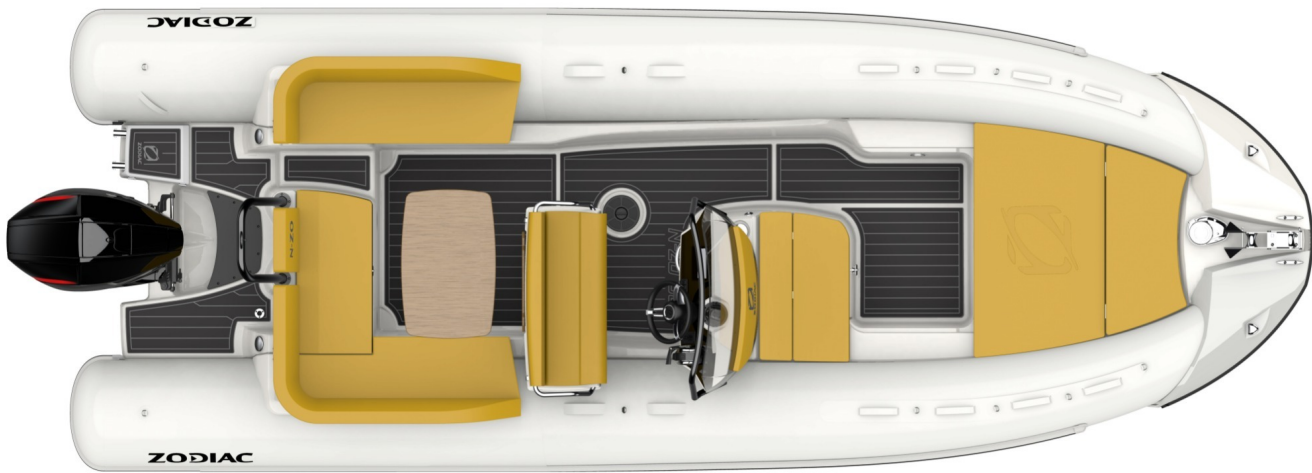

DESIGN

A unique and forefront line: the expression of the innovative talent of Zodiac Nautic. Pure jewel of the seas, is N - ZO the perfect synthesis between the know-how of the RIB global leader and the purity of the Italian design by Vittorio Garroni, S-tube, rigid nose.

COMFORT

The generous height of the freeboards, thanks to the size of the tubes and the specific structure of the hull, transforms the cockpit in a "cocoon" for its passengers.

ERGONOMICS

New N - ZO are pleasure boats, to share. A special attention has been paid to the passengers' comfort, in navigation and at mooring, thanks to an optimized space on board. The development of the deck plan has been designed to facilitate and secure travel aboard.

TECHNICAL FEATURES

OVERALL LENGTH (m-ft)	6.8m -22'4"	SCHAFT	XL
INSIDE LENGTH (m-ft)	5.82m -19'1"	MAXIMUM ALLOWED POWER (HP)	300
OVERALL BEAM (m-ft)	2.54m -8'4"	MAX. ALLOWED ENGINE WEIGHT (Kg-Lbs)	393 - 866.5
INSIDE BEAM (m-ft)	1.3m -4'3"	HULL LENGTH (m - ft)	6.52m -21'5"
TUBE DIAMETER (m-ft)	0.6m -2'0"	HULL WIDTH (m - ft)	1.81m -5'11"
WEIGHT (Kg-Lbs)	950 - 2094	HULL HEIGHT (m - ft)	2.03m -6'8"
NUMBER OF PASSENGERS (CAT. C)	14	DEADRISE	22°
MAXIMUM PAYLOAD (CAT. C) (Kg-Lbs)	1480 - 3262	TANK (L - Gal)	212L - 56Gal
NUMBER OF WATERTIGHT COMPARTMENTS	6		

VERSIONS

N-ZO 680: Grey
N-ZO 680: White

STANDARD EQUIPMENT

HULL & DECK: 4 Cleats, Aft Swimming Platform, 1 Bow D Ring .

Easy Push valves .

COMFORT: 40L Shower Kit, Bolster Backrest, Bow Sunbathing, Hydraulic Steering, Leaning Post w/ 12V Plug & Folding Table .