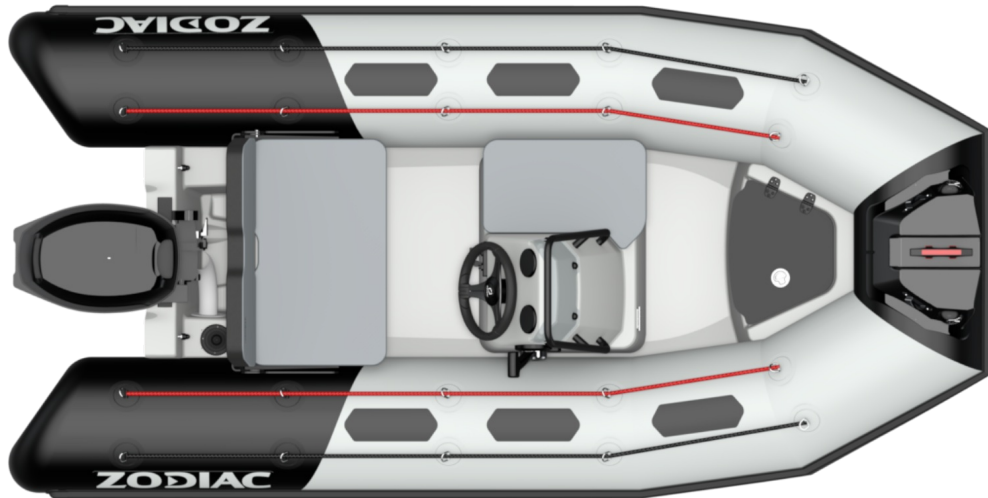

**THE NEW ZODIAC OPEN RANGE IS COMING !**

A nice collection of small boats for having fun, they are compact and practical ! Real toy with a racing look, easy to store, easy to drive, easy to launch, easy to tow, 4 seats minimum, 4 colors and materials of tubes are available. Tubes are available in PVC or Neoprene, and the tank allows long time navigation.

**TECHNICAL FEATURES**

OVERALL LENGTH (m-ft)	3.1m-10'2"	SCHAFT	S
INSIDE LENGTH (m-ft)	2m-6'7"	MAXIMUM ALLOWED POWER (HP)	25
OVERALL BEAM (m-ft)	1.65m-5'5"	MAX. ALLOWED ENGINE WEIGHT (Kg-Lbs)	57-126
INSIDE BEAM (m-ft)	0.71m-2'4"	HULL LENGTH (m - ft)	2.58m-8'6"
TUBE DIAMETER (m-ft)	0,45m	HULL WIDTH (m - ft)	1.01-3'4"
WEIGHT (Kg-Lbs)	135-298	HULL HEIGHT (m - ft)	1.13m-3'8"
NUMBER OF PASSENGERS (CAT. C)	4	DEADRISE	18°
MAXIMUM PAYLOAD (CAT. C) (Kg-Lbs)	370-816	TANK (L - Gal)	Optional 24L-6Gal
NUMBER OF WATERTIGHT COMPARTMENTS	3		

**VERSIONS**

- OPEN 3.1: Light Grey NEO Tube - Dark Grey Gel Coat
- OPEN 3.1: Light Grey NEO Tube - Light Grey Gel Coat
- OPEN 3.1: Light Grey Strongan Tube - Dark Grey Gel Coat
- OPEN 3.1: Light Grey Strongan Tube - Light Grey Gel Coat
- OPEN 3.1: Zodiac Grey Strongan Tube - Dark Grey Gel Coat
- OPEN 3.1: Zodiac Grey Strongan Tube - Light Grey Gel Coat

### STANDARD EQUIPMENT

**HULL & DECK:** Bow Storage + Cushion , Fairleads, GRP Deep V-Hull, Lockable Mooring Storage, Console with Wheel, 1 Bow Cleat.

**COMFORT:** 2 USB Plugs, Bench w/ Tilting Backrest, Bow Cushion, Side Seat, Under Bench Storage , Windshield, Handrail.