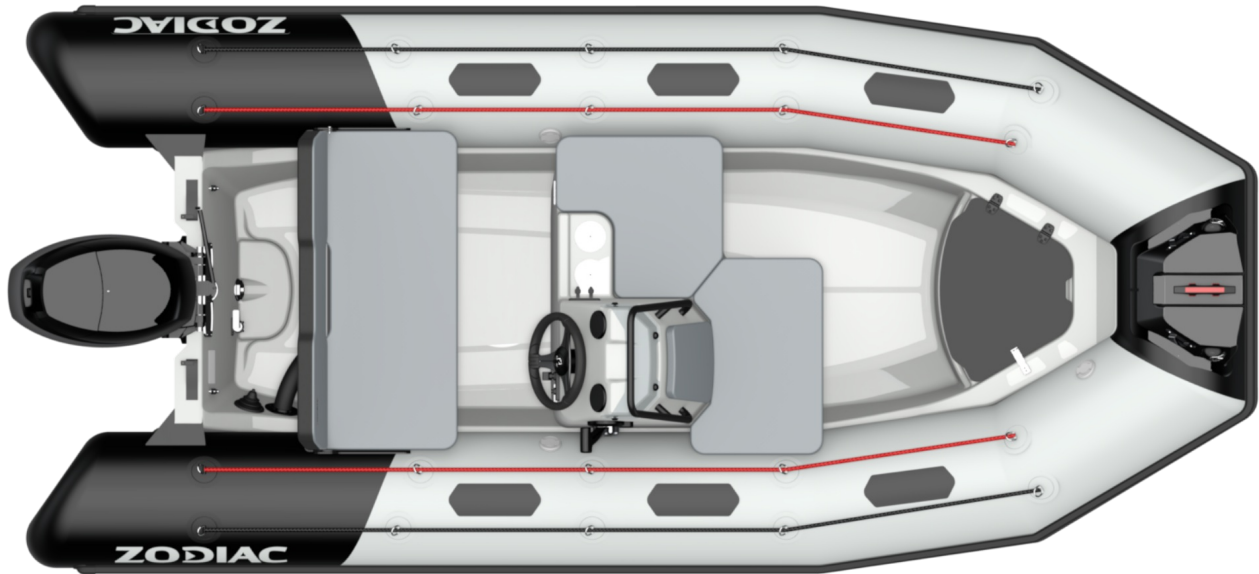

**THE NEW ZODIAC OPEN RANGE IS COMING !**

A nice collection of small boats for having fun, they are compact and practical ! Real toy with a racing look, easy to store, easy to drive, easy to launch, easy to tow, 4 seats minimum, 4 colors and materials of tubes are available. Tubes are available in PVC or Neoprene, and the tank allows long time navigation.

**TECHNICAL FEATURES**

OVERALL LENGTH (m-ft)	4.2m-13'9"	SCHAFT	L
INSIDE LENGTH (m-ft)	2.45m-8'	MAXIMUM ALLOWED POWER (HP)	50
OVERALL BEAM (m-ft)	1.9m-6'3"	MAX. ALLOWED ENGINE WEIGHT (Kg-Lbs)	115-253.5
INSIDE BEAM (m-ft)	1.05m-3'5"	HULL LENGTH (m - ft)	3.6-11'9"
TUBE DIAMETER (m-ft)	0,45m	HULL WIDTH (m - ft)	1.24-4'1"
WEIGHT (Kg-Lbs)	270-595	HULL HEIGHT (m - ft)	1.3-4'3"
NUMBER OF PASSENGERS (CAT. C)	6	DEADRISE	19°
MAXIMUM PAYLOAD (CAT. C) (Kg-Lbs)	680-1499	TANK (L - Gal)	Optional 46L-12Gal
NUMBER OF WATERTIGHT COMPARTMENTS	3		

### STANDARD EQUIPMENT

**HULL & DECK:** Bow Storage + Cushion , Fairleads, GRP Deep V-Hull, Lockable Mooring Storage, Console with Wheel, 1 Bow Cleat.

**COMFORT:** 2 USB Plugs, 2x Cup-Holders, Bench w/ Tilting Backrest, Bow Cushion, Console Seat, Double Storage under Console , Side Seat, Under Bench Storage .

Windshield, Handrail.

**TUBE:** Removable Tube, 1 GRP Bow Roller, 100mm Rubstrake, Antiskid patches, Double Lashings, Easy Push valves, Fishtails Cones, Zodiac Logo on the Tube .

**OTHER:** Mechanical Steering, Navigation Lights, Repair Kit / Owner's Manual .